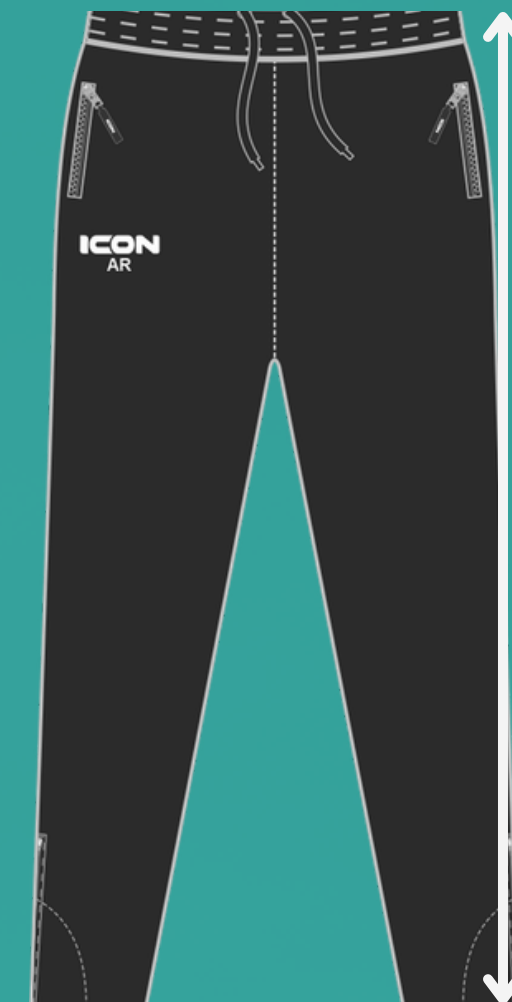

Performance Skinny Fit Track Pant

unisex / kids

ICON

Size	Waist (CM)	Length (CM)
Age 4 yrs	23	70
6 yrs	25	75
8 yrs	27	80
10 yrs	29	84
12 yrs	31	88
14 yrs	33	92
Size XS	35	95
S	36	97
M	37	99
L	38	101
XL	39	103
2XL	40	105
3XL	41	107

Length

Measured with the garment on a flat surface from the top waist band seam to the end of the garment leg.

Waist

Measured with the garment on a flat surface and from edge to edge.