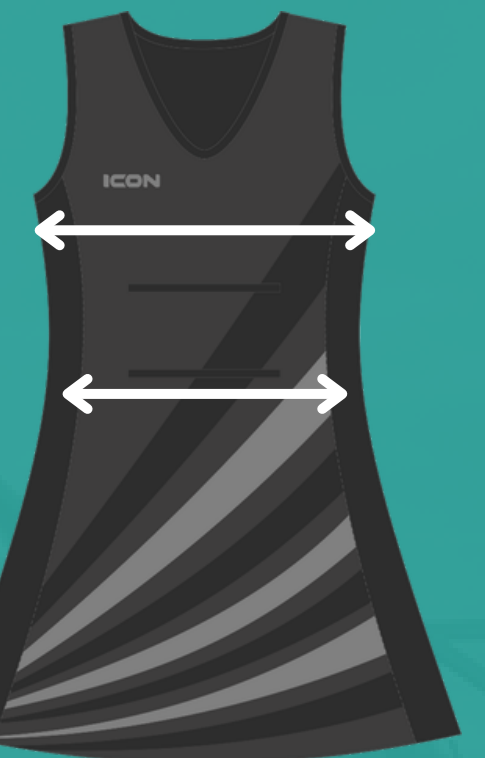

Chest Size

Measured with the garment on a flat surface and from pit to pit.

Waist Size

Measured with the garment on a flat surface and from pit to pit.