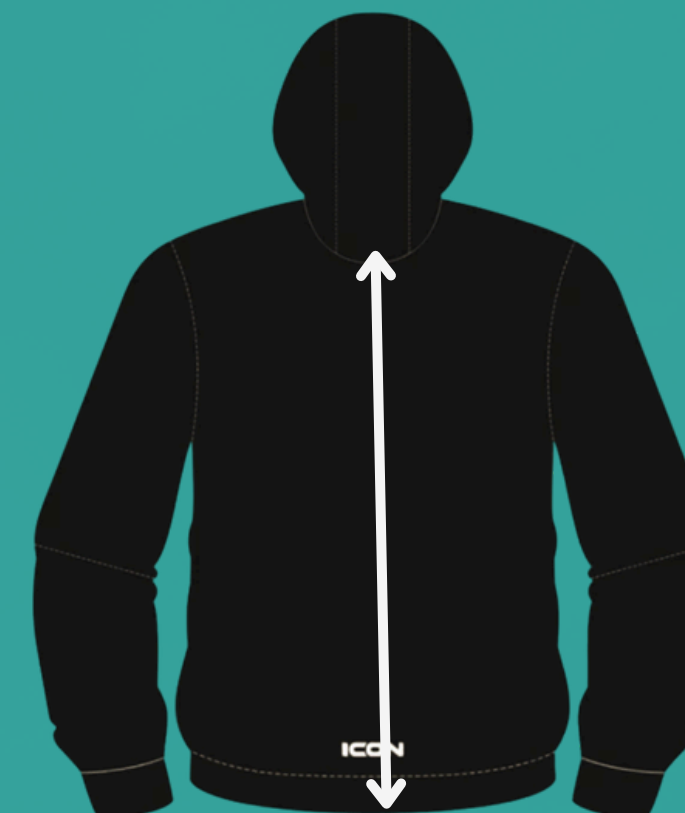

Ultra Stretch Hoodie

unisex / kids

ICON

Size	Chest (CM)	Back Length (CM)
Age 4 yrs	37	47
Age 6	39	49
Age 8	41	51
Age 10	44	55
Age 12	46	59
Age 14	48	63
XS	51	67
S	52	69
M	54	71
L	56	73
XL	58	76
2XL	60	77
3XL	63	80

Back Length

Measured with the garment on a flat surface from the top collar seam to the edge of the garment.