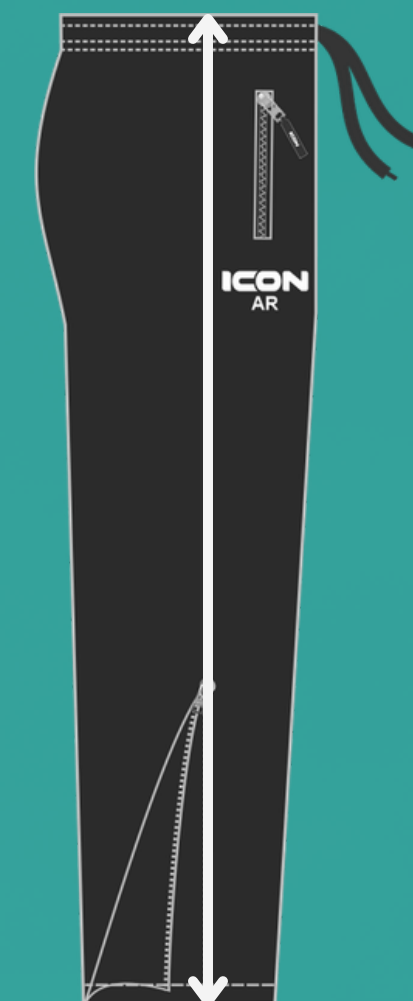

Stadium Track Pant

unisex / kids

ICON

Size	Waist (CM)	Length (CM)
Age 4 yrs	23	70
6 yrs	25	75
8 yrs	27	80
10 yrs	29	85
12 yrs	31	90
14 yrs	33	95
Size XS	36	100
S	38	103
M	40	106
L	42	109
XL	44	112
2XL	46	115
3XL	48	118

Length

Measured with the garment on a flat surface from the top waist band seam to the end of the garment leg.

Waist

Measured with the garment on a flat surface and from edge to edge.

Guidance

This guide is designed to help you choose what is best for you. Our bespoke garments are exactly that, however we aim to ensure all garments are true to the sizing within this guide. If you have any questions, please contact us here sales@iconsports.co.uk