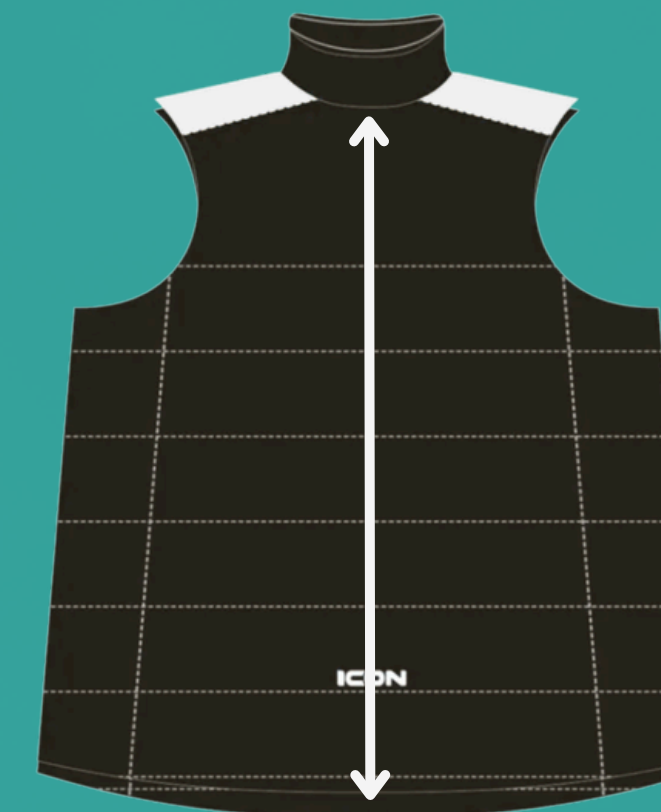

Bodywarmer

unisex / kids

ICON

Size	Back Length (CM)	Chest (CM)
Age4 yrs	53	44
6 yrs	55	46
8 yrs	57	48
10 yrs	59	50
12 yrs	61	52
14 yrs	63	54
Size XS	65	56
S	72	58
M	74	60
L	76	62
XL	78	64
2XL	80	66
3XL	82	68

Back Length

Measured with the garment on a flat surface from the top collar seam to the edge of the garment.